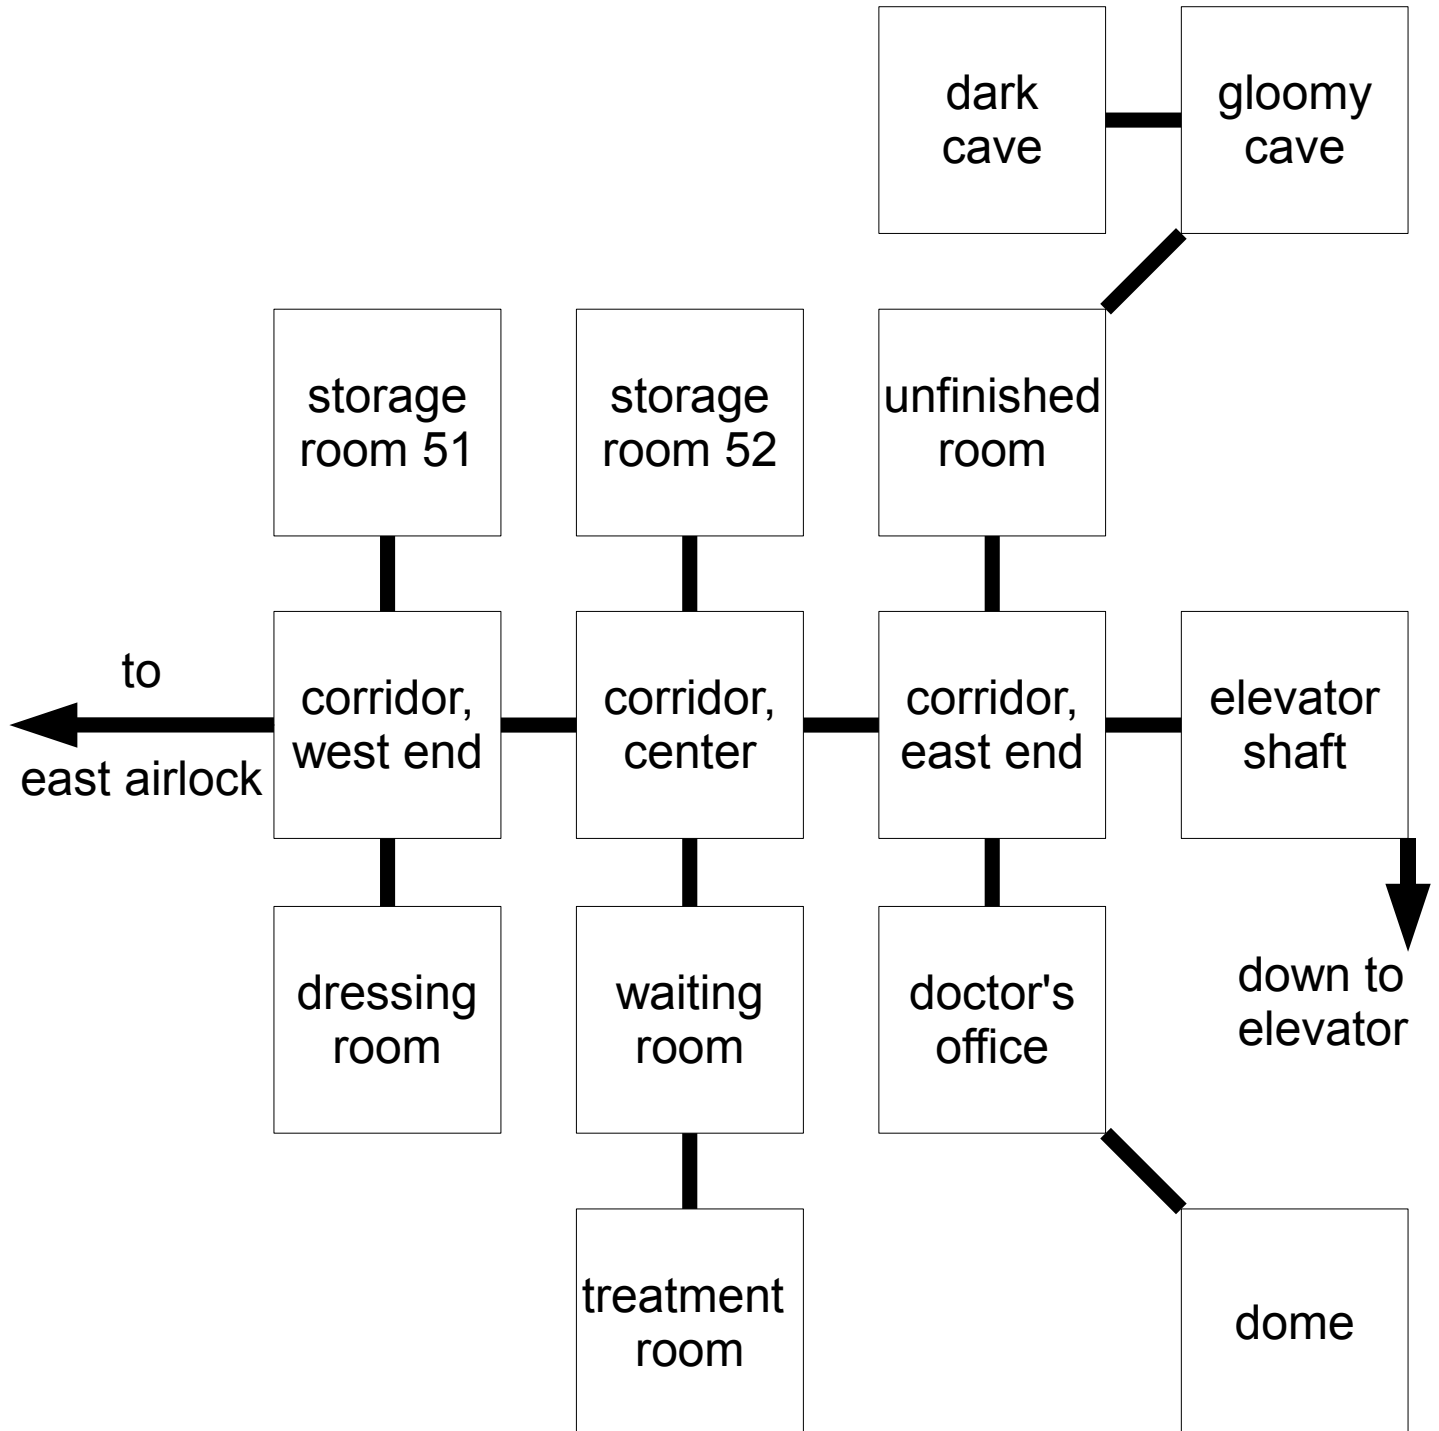

The Grand Curve

The rock field

Notable coordinates

your shuttle	037.128
crates, laser cutter	037.125
prospector's shuttle	037.126

legend

The restricted area

The bridge and airlocks

underground facility, level 1

underground facility, level 2