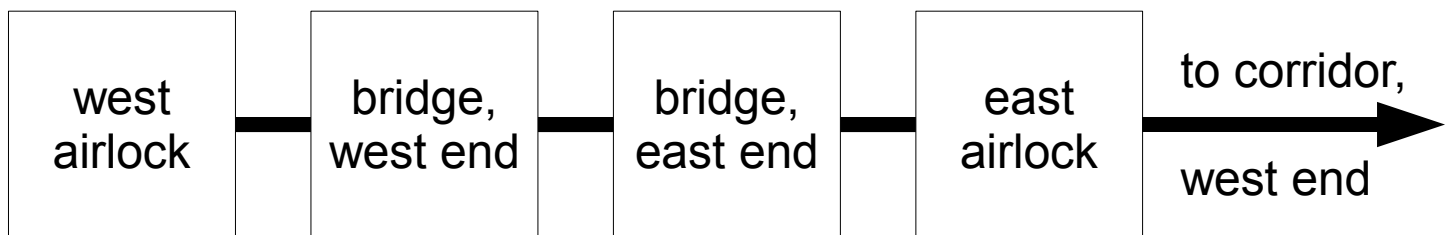

The Grand Curve

The rock field

Notable coordinates

your shuttle	037.128
crates, laser cutter	037.125
prospector's shuttle	037.126

legend

The restricted area

The bridge and airlocks

underground facility, level 1

underground facility, level 2